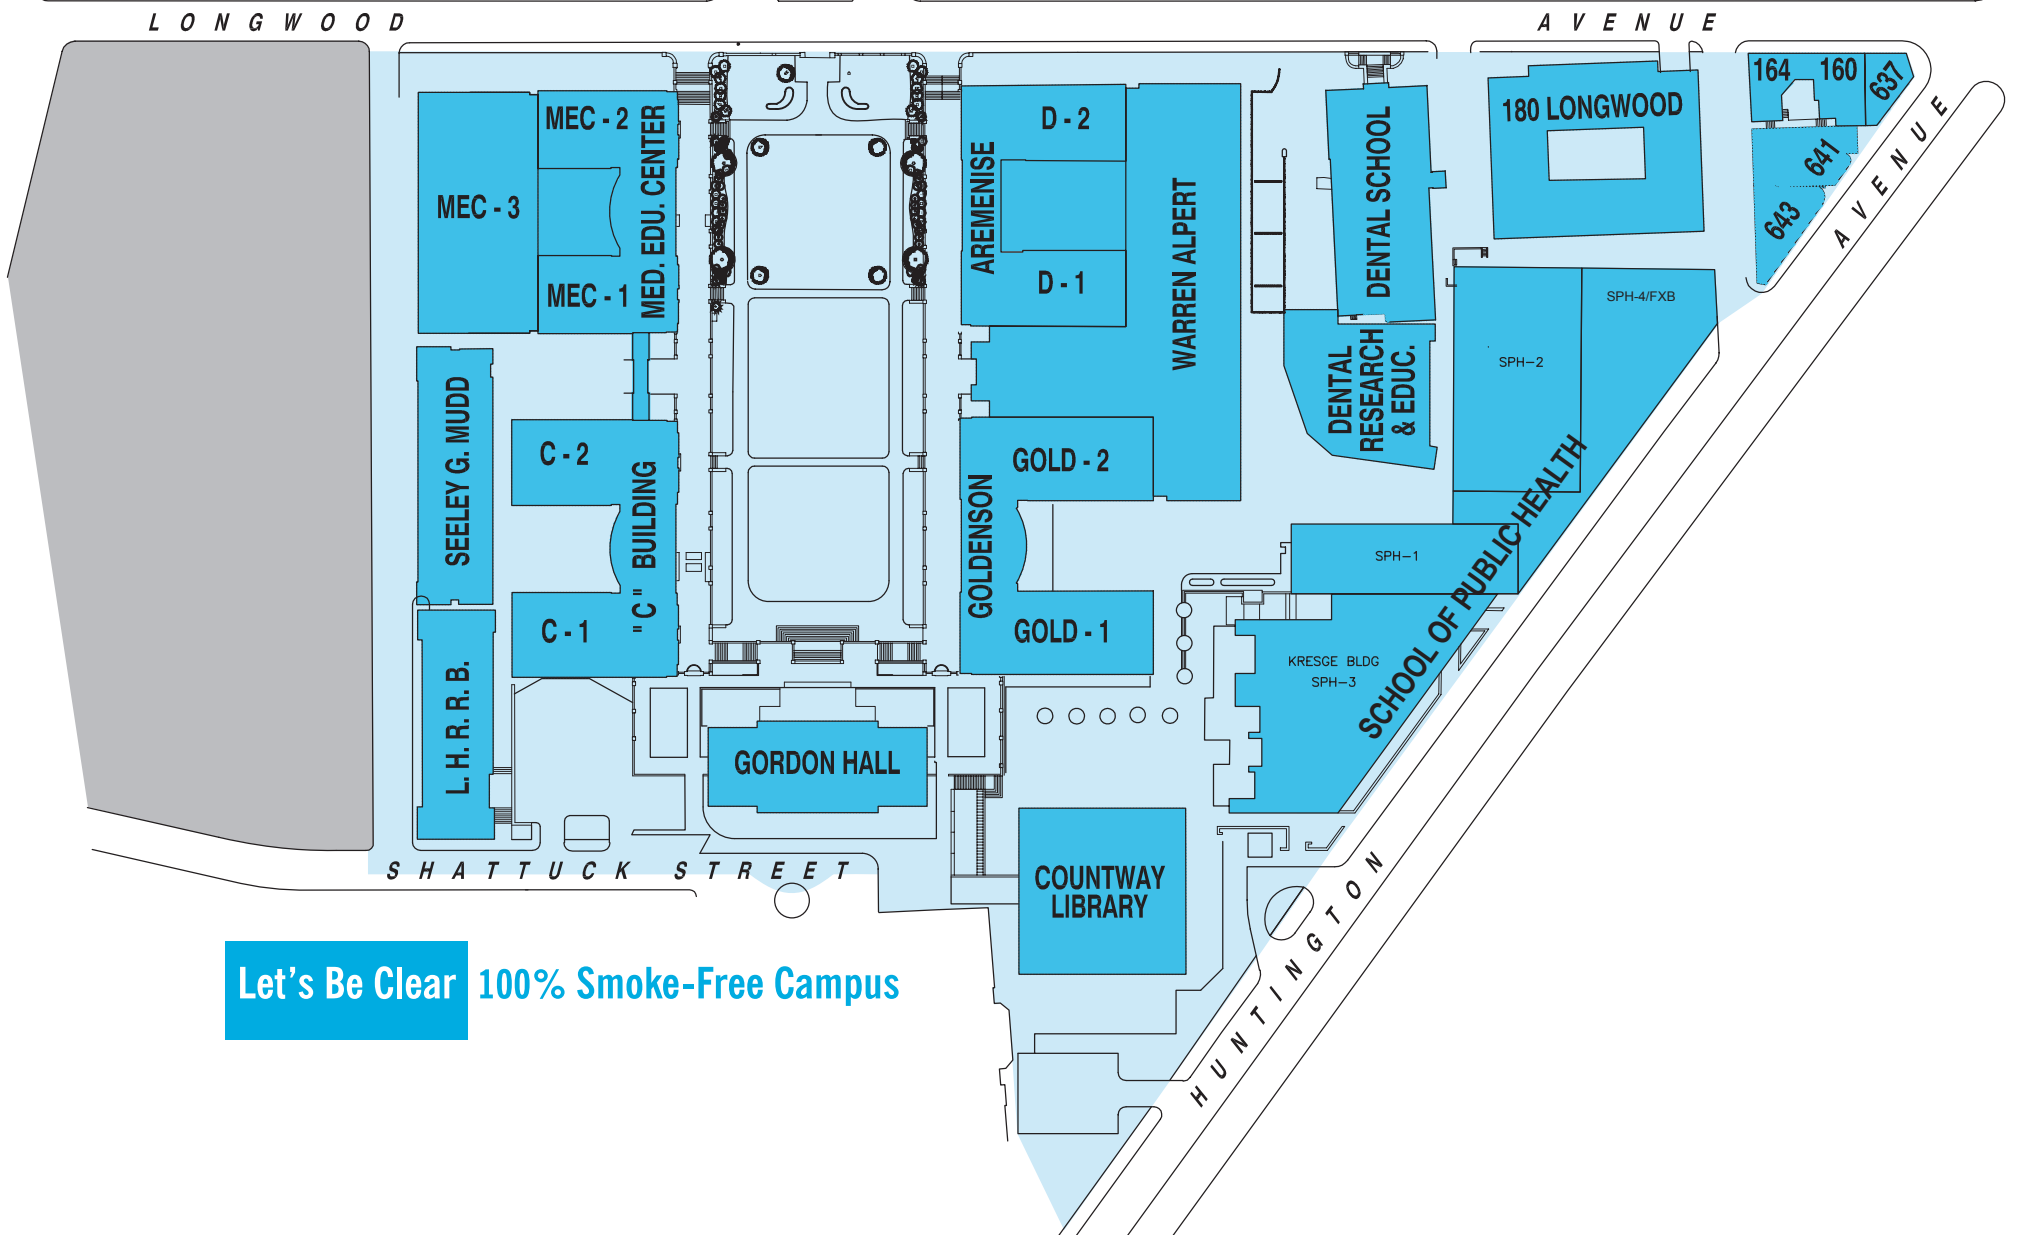

# Map of Harvard Longwood Campus

**Harvard Longwood Campus  
is  
100% Smoke-Free  
both  
inside and outside**

- inside
- outside

**Let's Be Clear 100% Smoke-Free Campus**