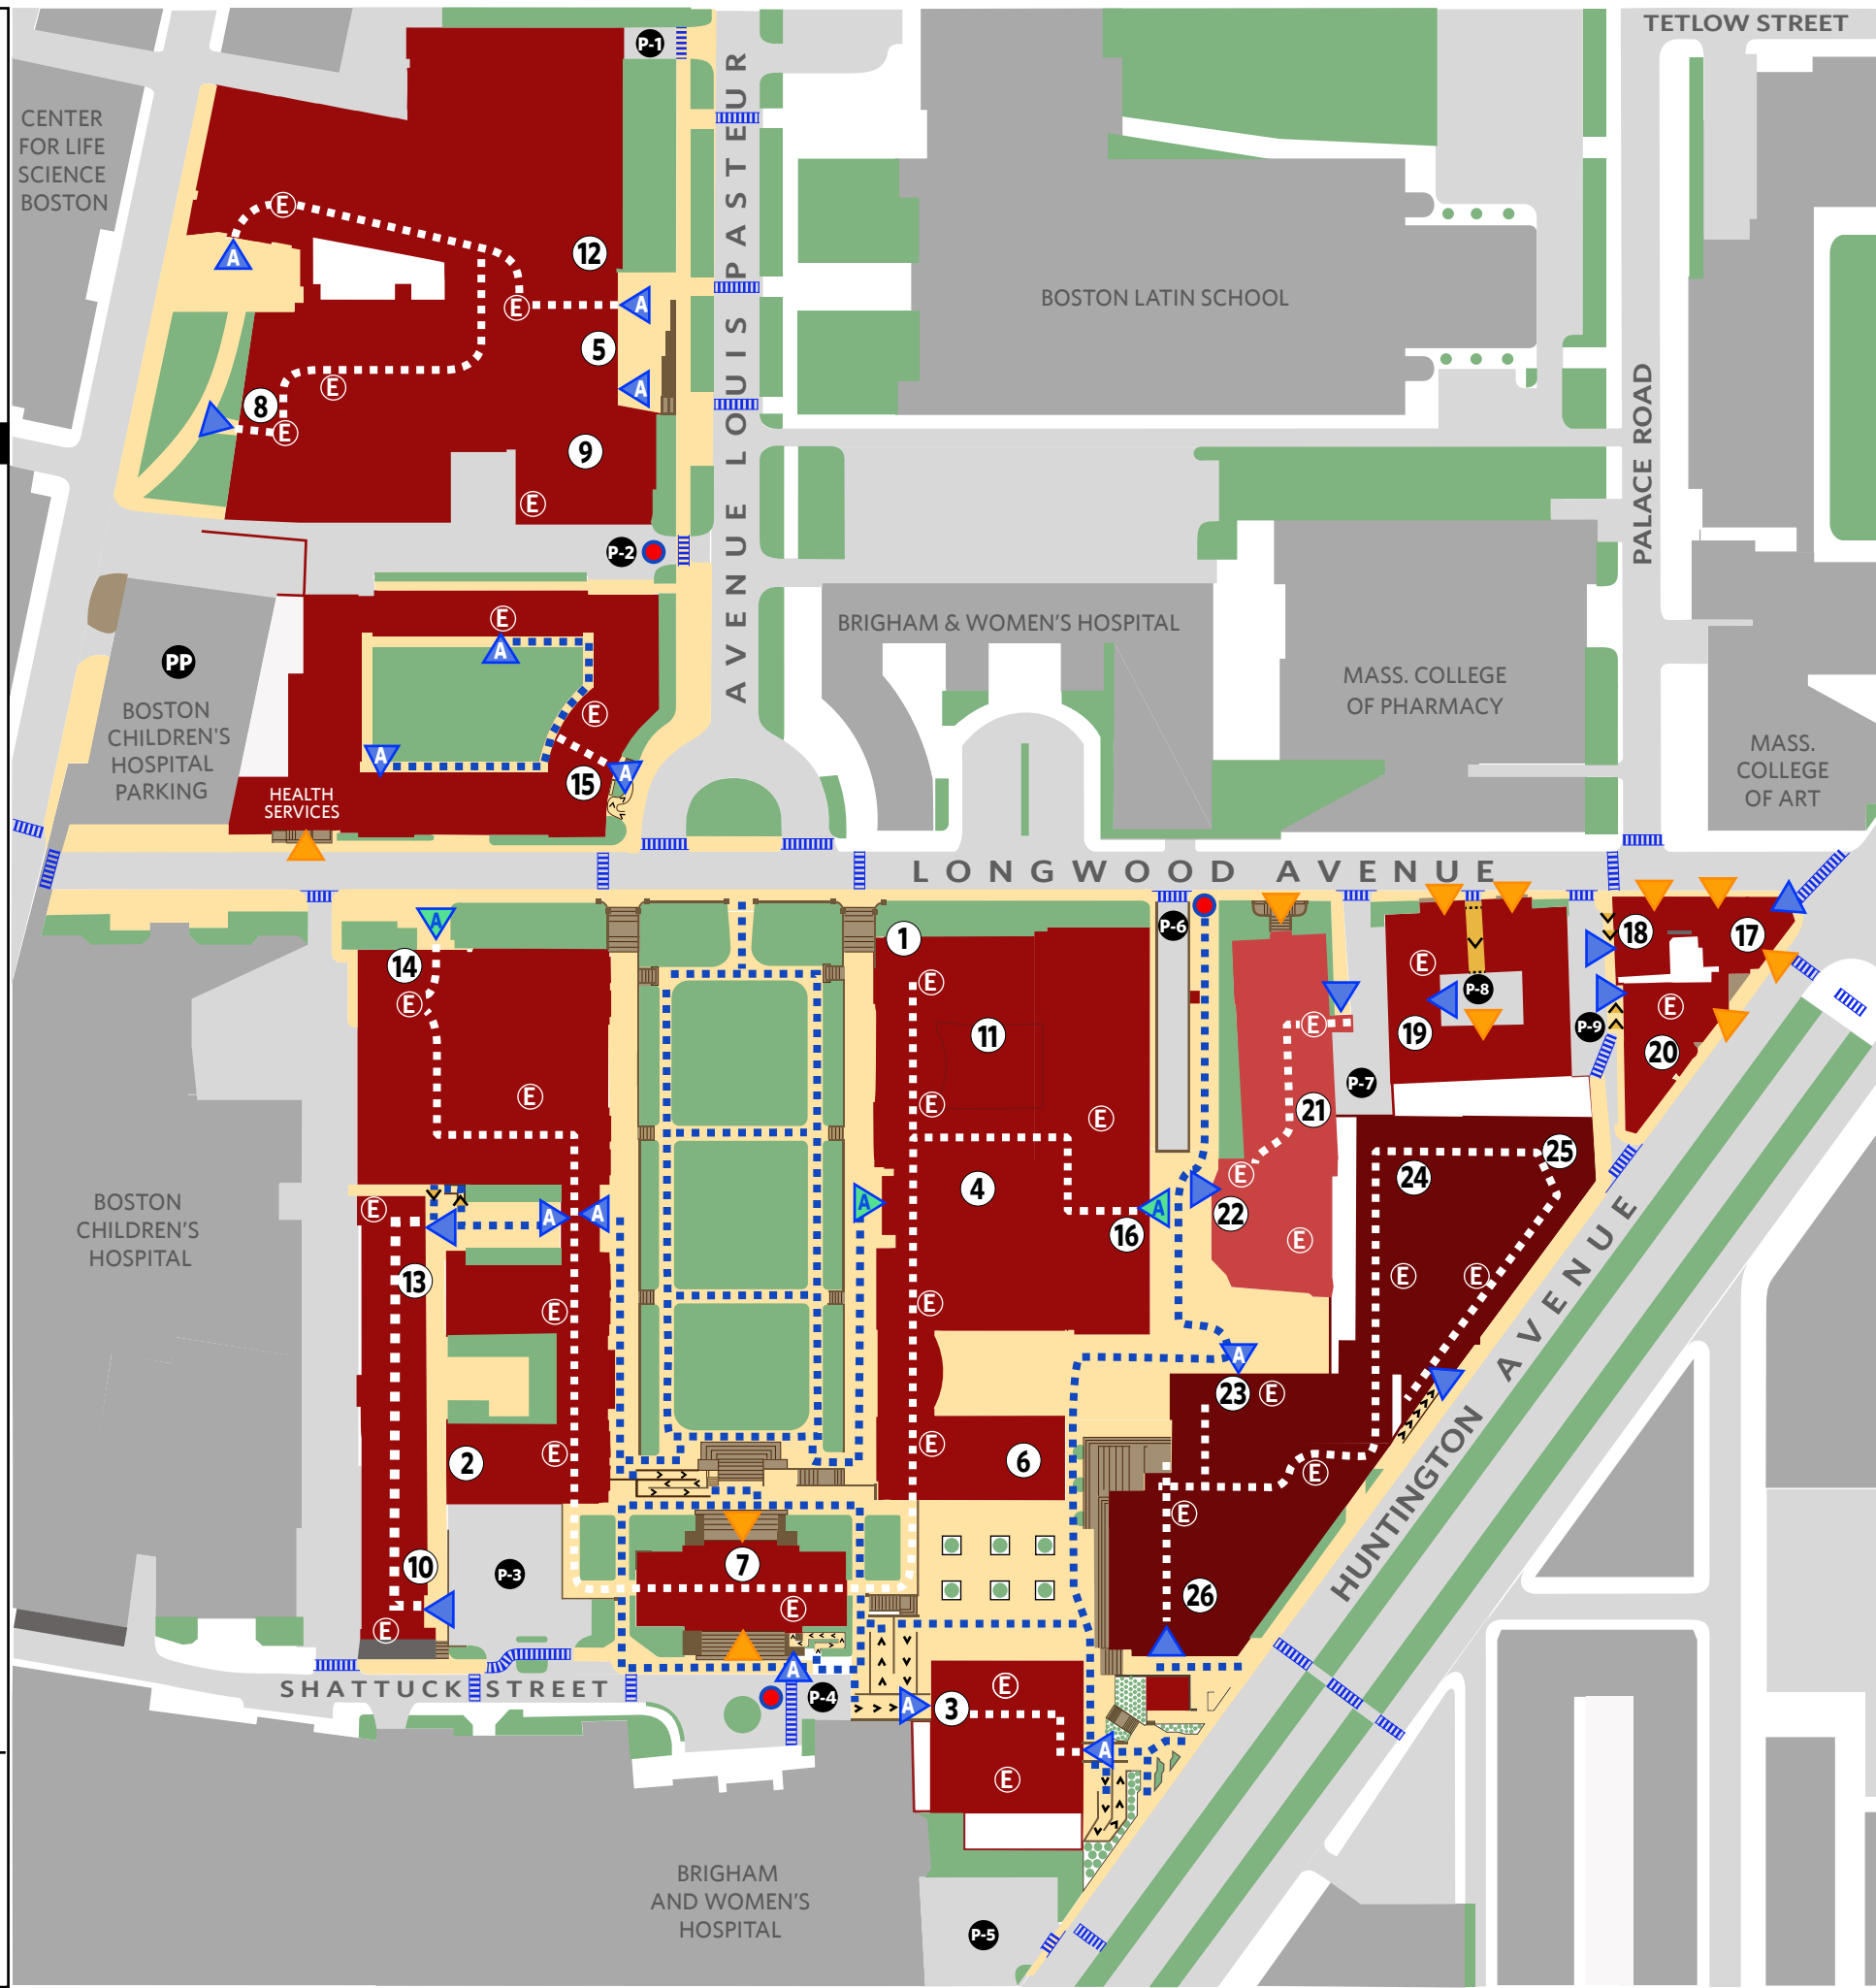

## PEDESTRIAN ACCESS MAP

### LEGEND

- 1** Building Number
- Accessible Entrance
- Automatic Accessible Entrance \* Push Button
- Automatic Accessible Entrance \* with HMS ID card tap (access granted by HMS Security)
- Non-Accessible Entrance
- Interior Accessible Circulation
- Exterior Accessible Circulation
- Accessible Crossing
- Accessible Ramp
- Barrier-Free
- Barrier
- Institutional Parking \*\*
- Public Parking
- Elevator
- Accessible Drop off / Pick up Locations

### HARVARD MEDICAL SCHOOL

1. Armenise  
210 Longwood Avenue
2. Building C  
240 Longwood Avenue
3. Countway Library  
10 Shattuck Street / 695 Huntington Ave.
4. Courtyard Cafe  
200 Longwood Avenue
5. Elements Cafe  
77 Avenue Louis Pasteur
6. Goldenson  
220 Longwood Avenue
7. Gordon Hall  
25 Shattuck Street
8. 4 Blackfan Circle  
4 Blackfan Circle
9. Joseph B. Martin Conference Center  
77 Avenue Louis Pasteur
10. LHRRB  
45 Shattuck Street
11. Modell Center for Immunology  
210 Longwood Avenue
12. New Research Building (NRB)  
77 Avenue Louis Pasteur
13. Seeley G. Mudd  
250 Longwood Avenue
14. Tosteson Medical Education Center (TMEC)  
260 Longwood Avenue
15. Vanderbilt Hall  
107 Avenue Louis Pasteur
16. Warren Alpert  
200 Longwood Avenue
17. 158 Longwood  
158 Longwood Avenue
18. 160-164 Longwood  
160 Longwood Avenue, 164 Longwood Avenue
19. 180 Longwood  
180 Longwood Avenue
20. 641 Huntington  
641 Huntington Avenue

### HARVARD SCHOOL OF DENTAL MEDICINE

21. School of Dental Medicine  
188 Longwood Avenue
22. Research and Education Building  
190 Longwood Avenue