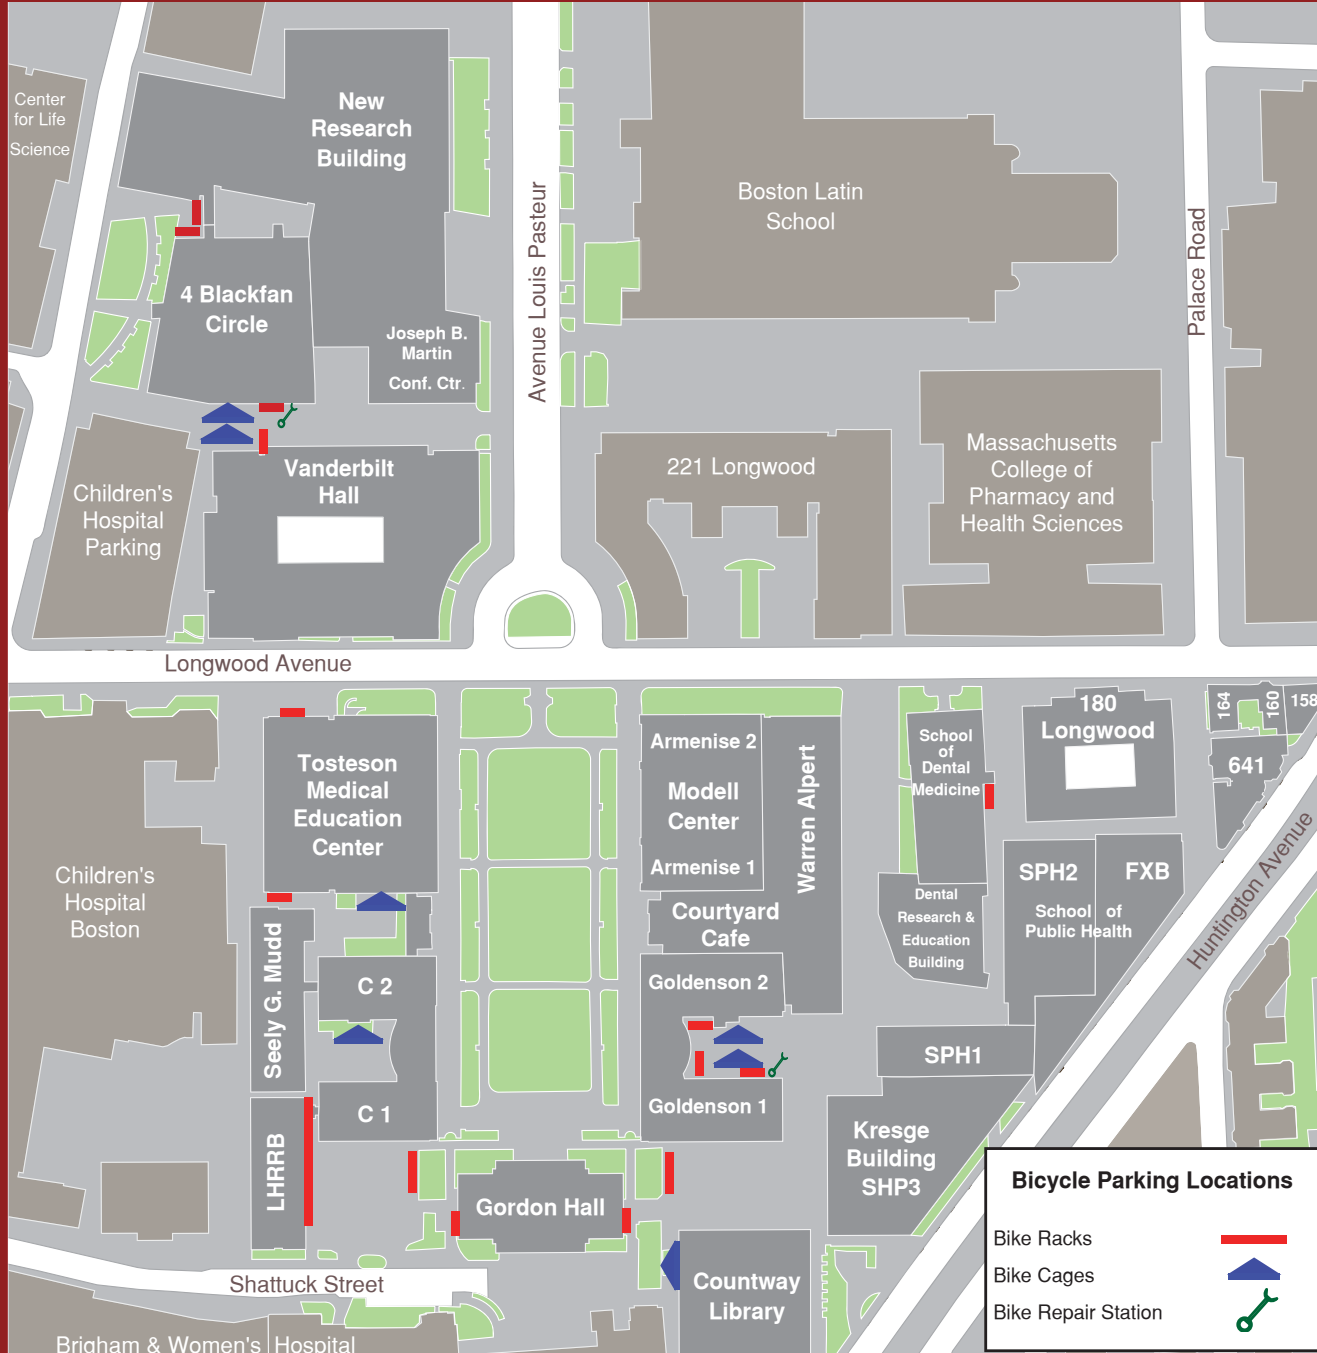

HARVARD LONGWOOD CAMPUS BICYCLE PARKING

Bicycle Parking

Register your bicycle and obtain access to the bicycle cages on the Harvard Longwood Campus go to:

<http://hms.harvard.edu/bicycling>

Bicycle registration is restricted to Harvard Longwood Campus faculty, staff, post docs and students. Harvard University is not liable for damages to any bicycle, its accessories or its contents by reason of fire, theft, vandalism, or any other occurrence.

The storage of bicycles will not be permitted. All stored and/or abandoned bicycles will be removed by Harvard University Police.

Commuter Services and Parking Office

180B Longwood Avenue
Suite 132
Boston, MA 02115
Parking@hms.harvard.edu
617-432-1111