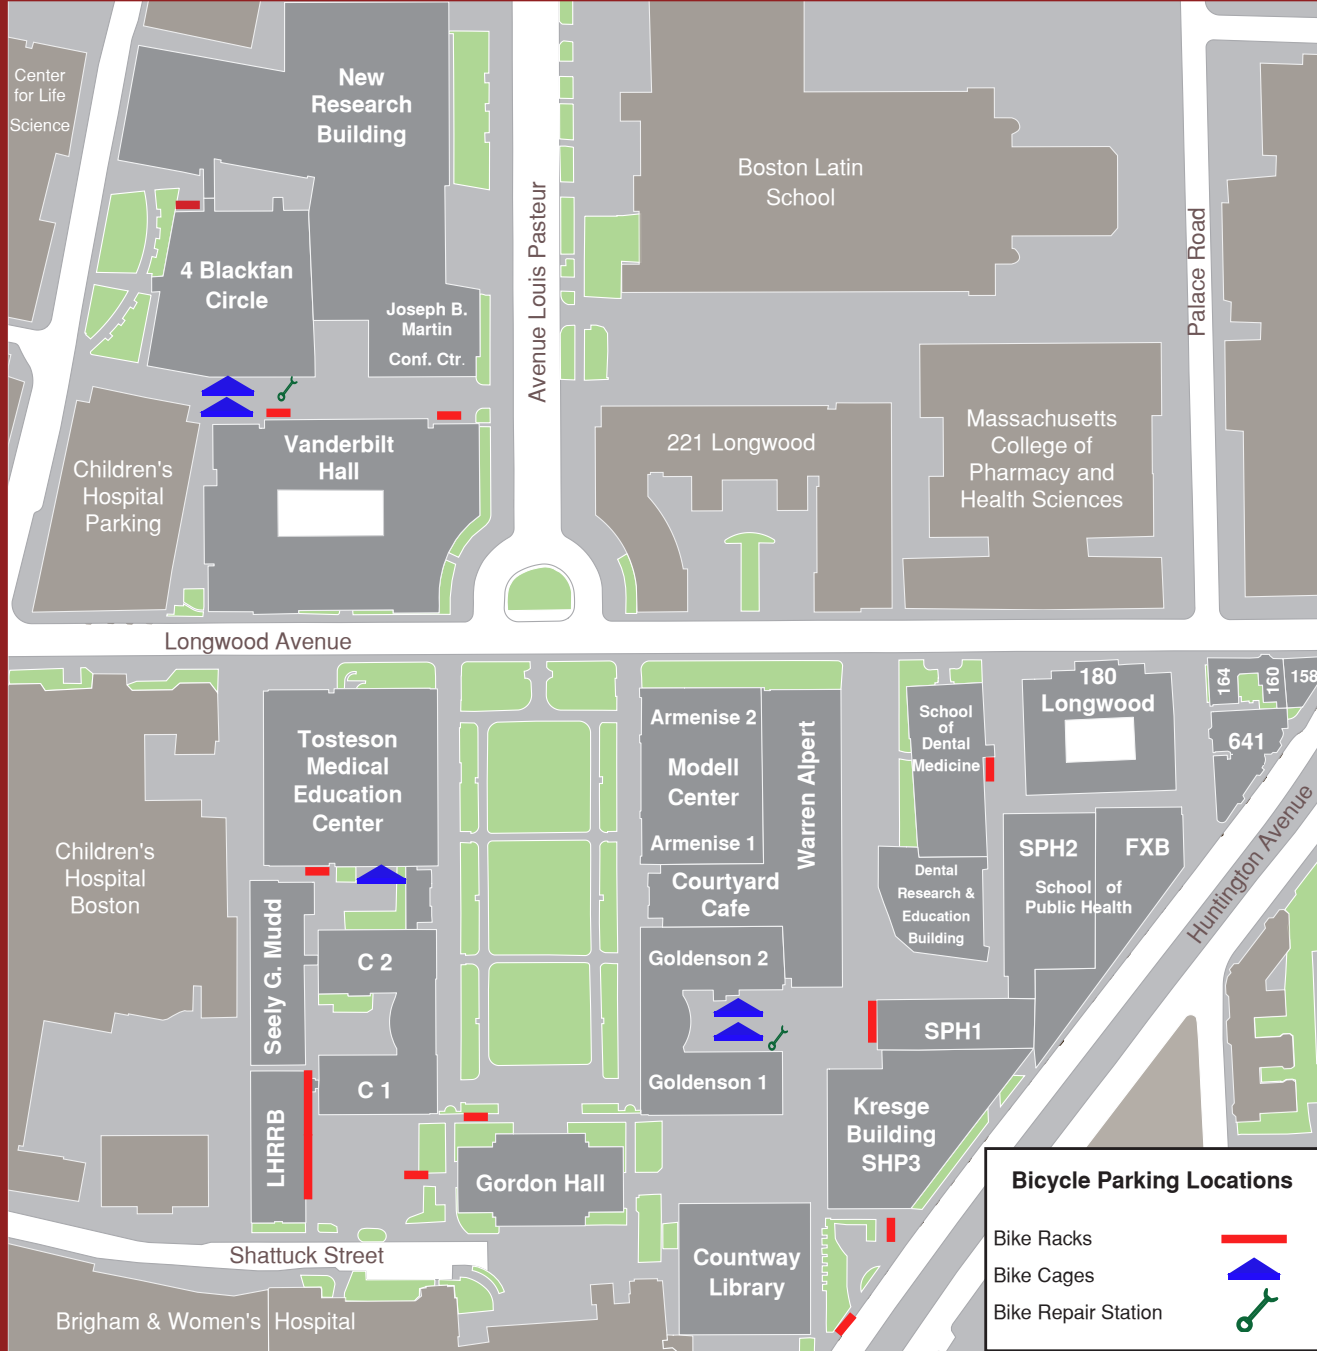

# HARVARD LONGWOOD CAMPUS BICYCLE PARKING

## Bicycle Parking

Register your bicycle and obtain access to the bicycle cages on the Harvard Longwood Campus go to:

<http://hms.harvard.edu/bicycling>

Bicycle registration is restricted to Harvard Longwood Campus faculty, staff, post docs and students. Harvard University is not liable for damages to any bicycle, its accessories or its contents by reason of fire, theft, vandalism, or any other occurrence.