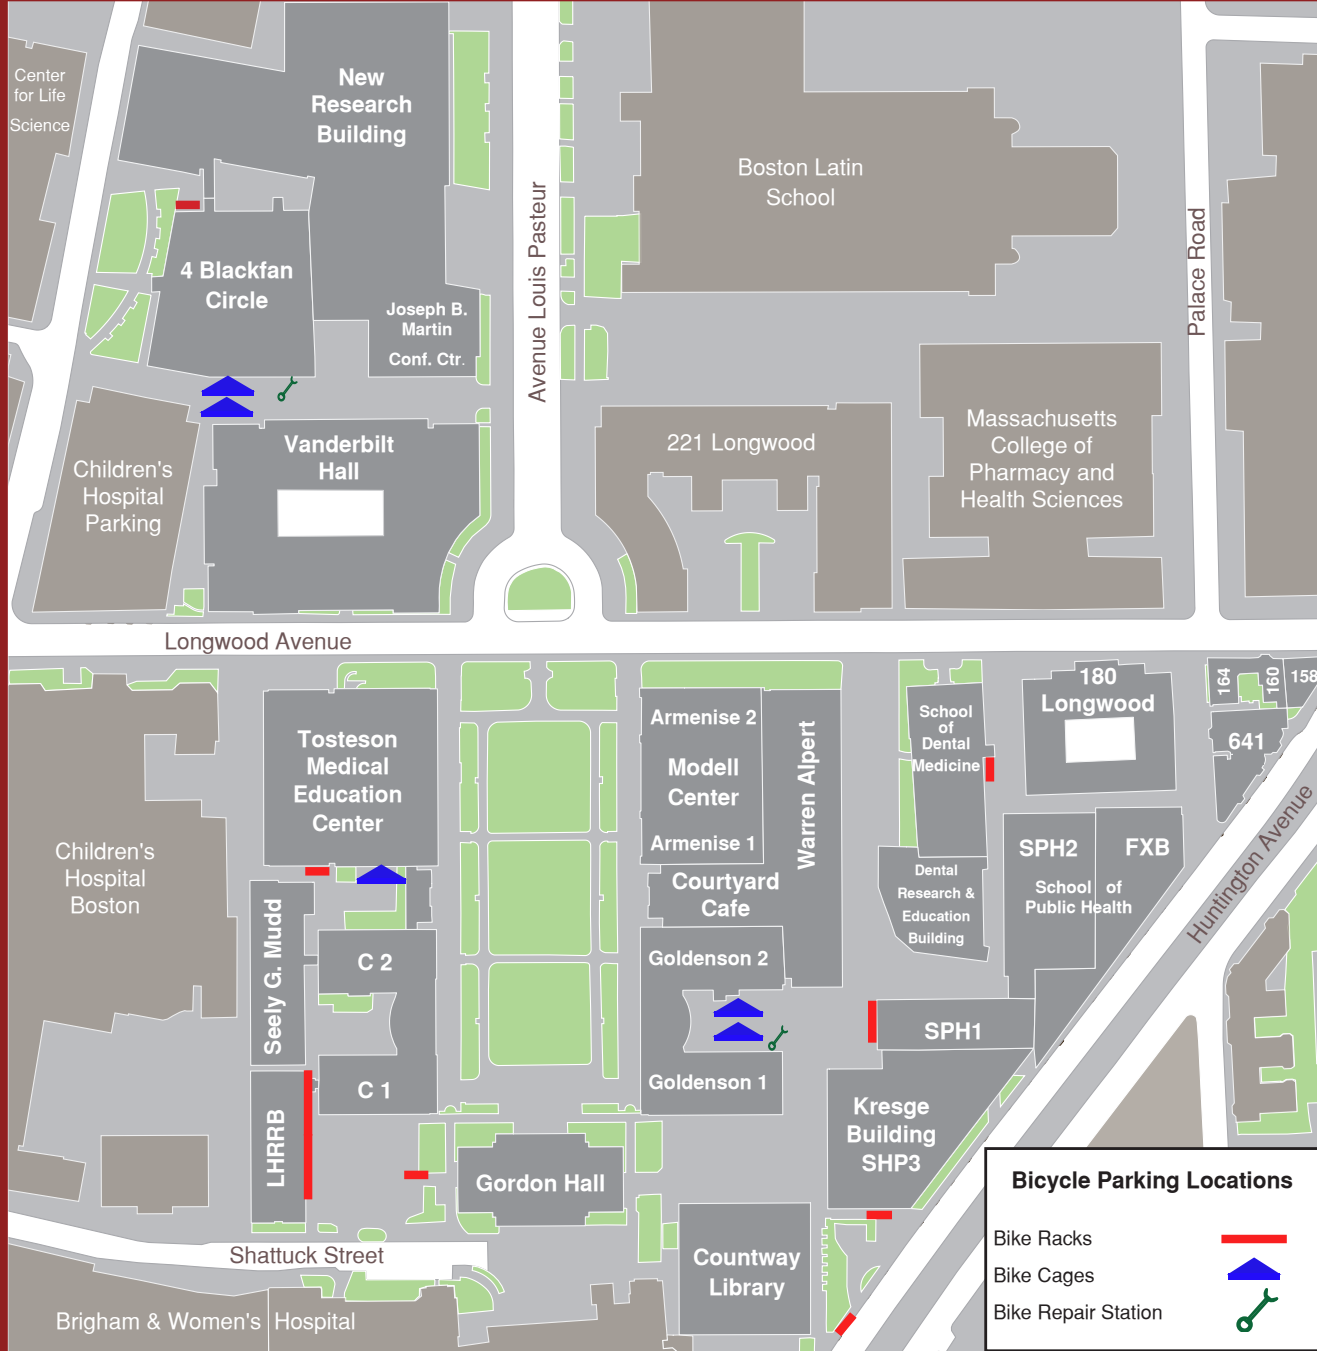

HARVARD LONGWOOD CAMPUS BICYCLE PARKING

Bicycle Parking

Register your bicycle and obtain access to the bicycle cages on the Harvard Longwood Campus go to:

<http://hms.harvard.edu/bicycling>

Bicycle registration is restricted to Harvard Longwood Campus faculty, staff, post docs and students. Harvard University is not liable for damages to any bicycle, its accessories or its contents by reason of fire, theft, vandalism, or any other occurrence.