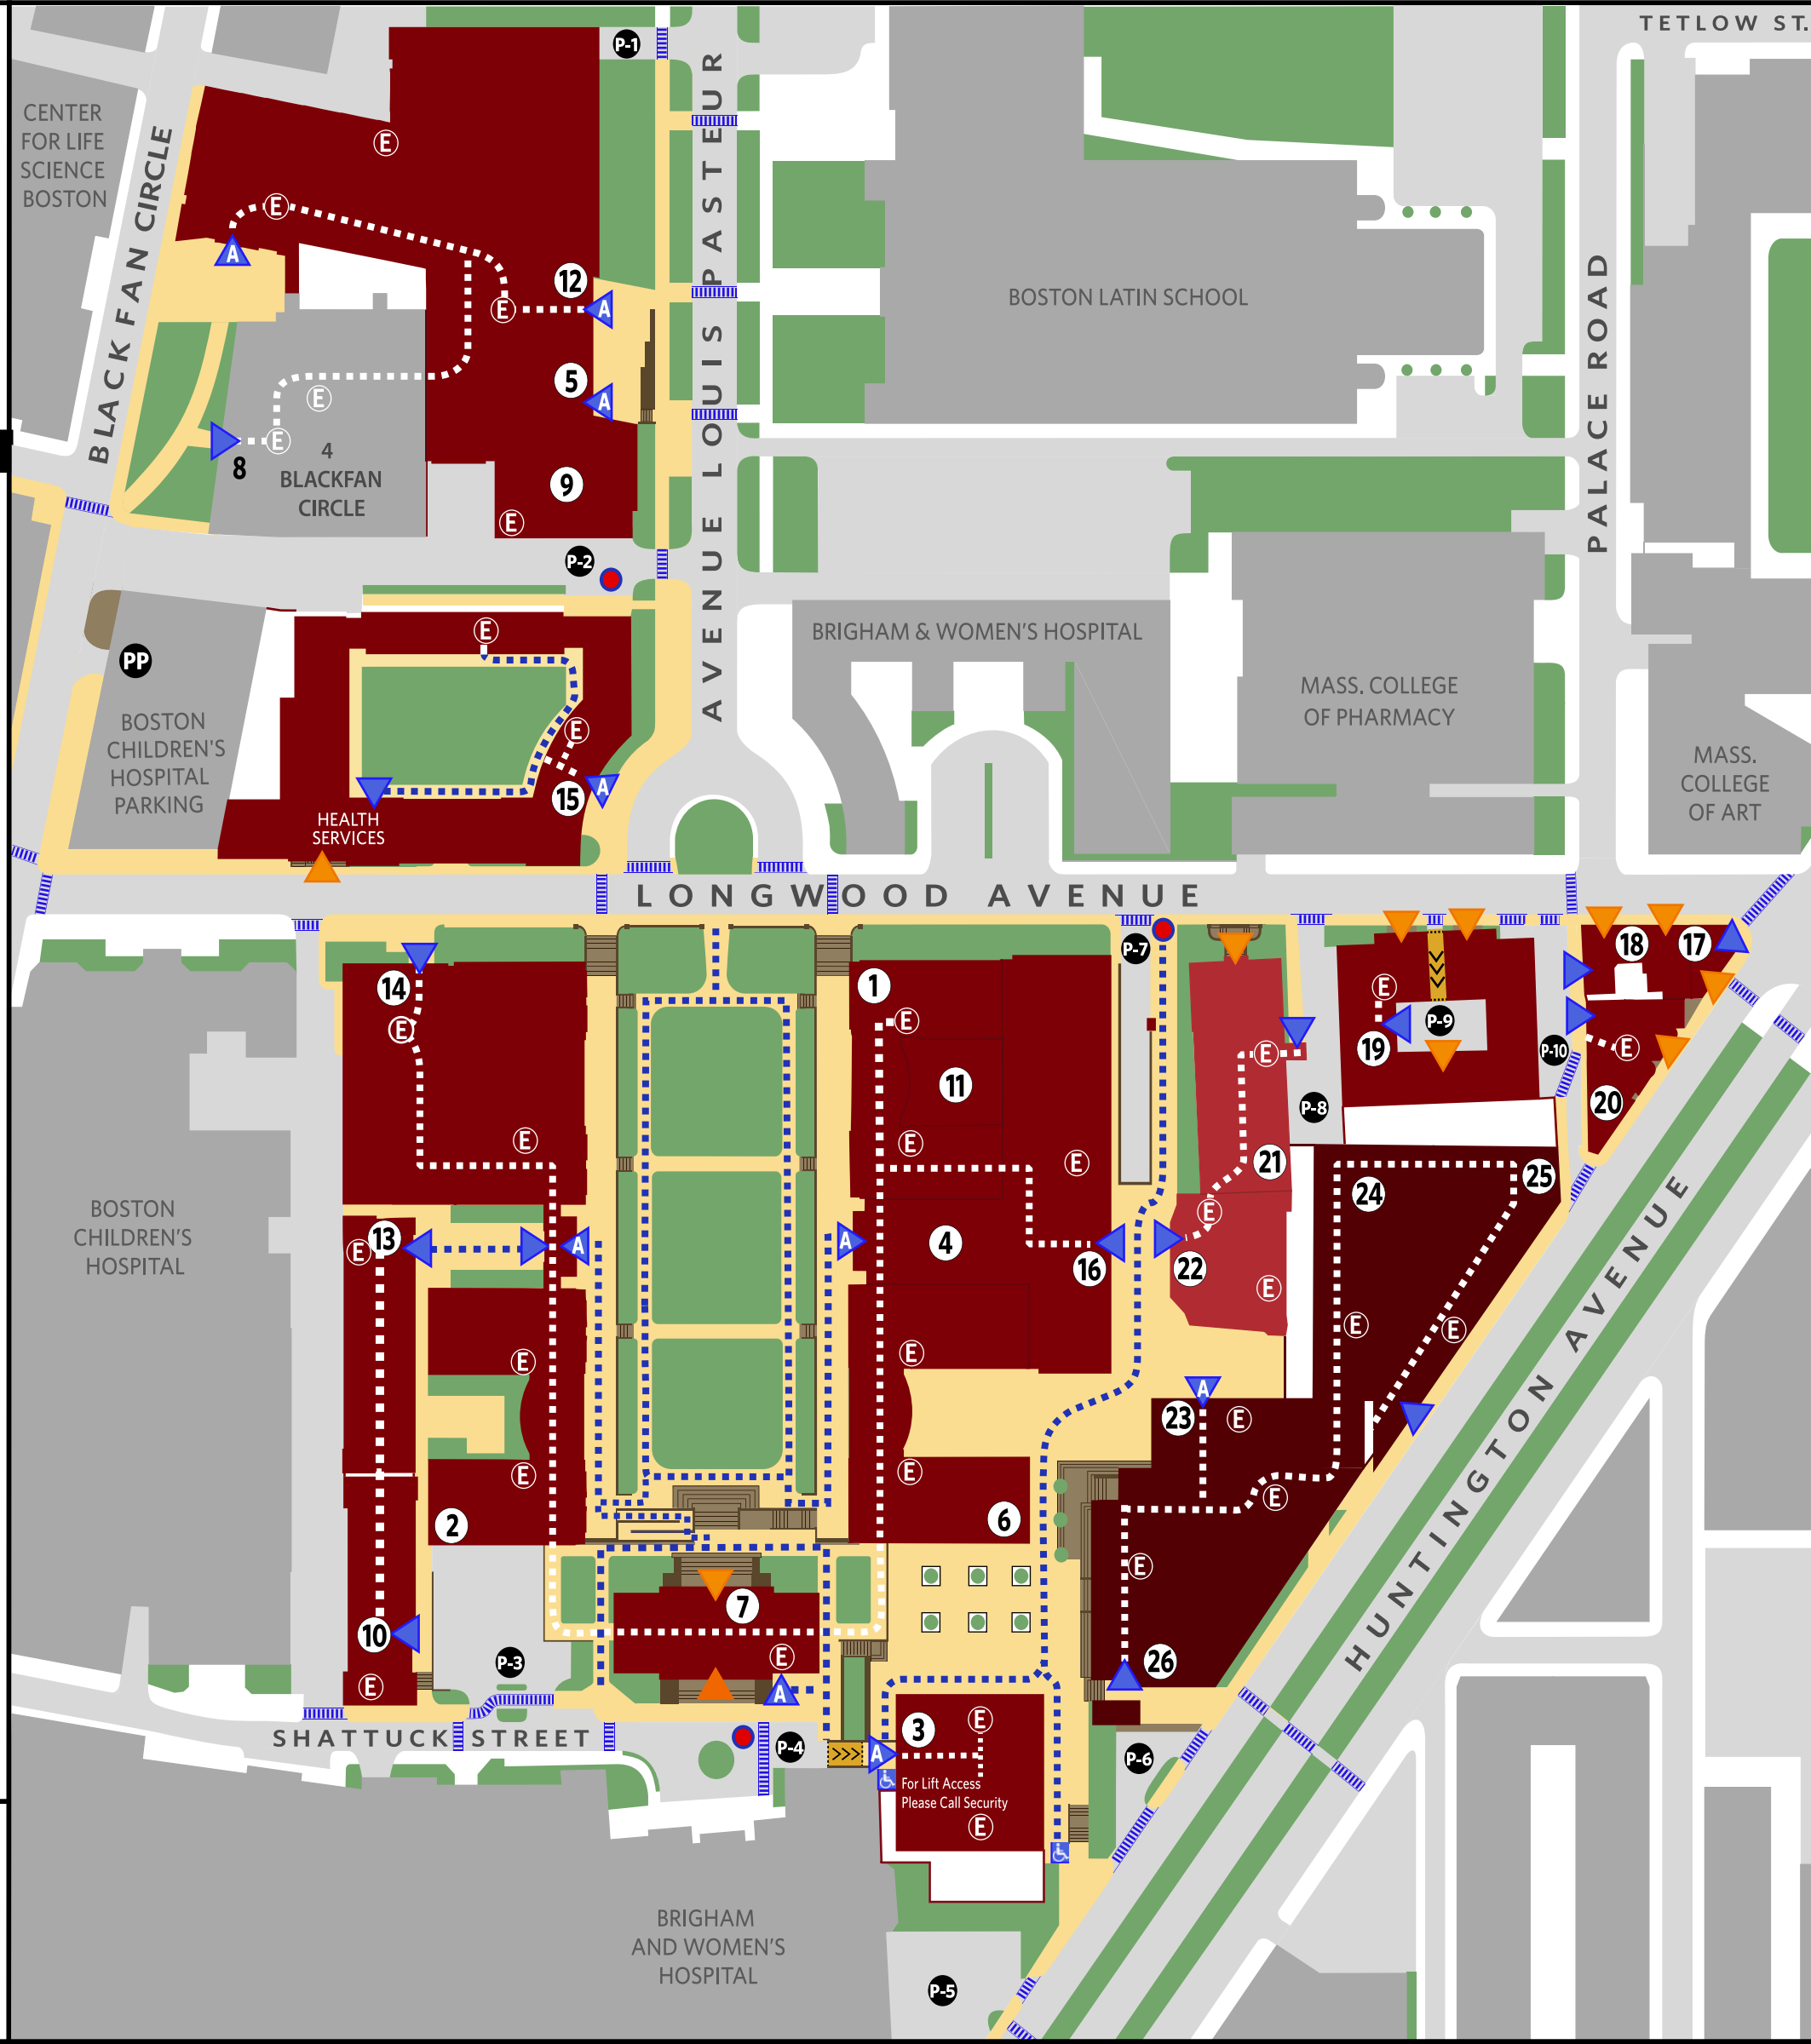

HARVARD LONGWOOD CAMPUS

PEDESTRIAN ACCESS MAP

LEGEND

- 1** Building Number
- Accessible Entrance
- Automatic Accessible Entrance
- Non-Accessible Entrance
- Interior Accessible Circulation
- Exterior Accessible Circulation
- Accessible Crossing
- Barrier-Free
- Barrier
- Chair Lift
- Steep Ramp
- Institutional Parking **
- Public Parking
- Elevator
- Accessible Drop off / Pick up Locations
- You are Here

HARVARD MEDICAL SCHOOL

1. Armenise
210 Longwood Avenue
2. Building C
240 Longwood Avenue
3. Countway Library
10 Shattuck Street
4. Courtyard Cafe
200 Longwood Avenue
5. Elements Cafe
77 Avenue Louis Pasteur
6. Goldenson
220 Longwood Avenue
7. Gordon Hall
25 Shattuck Street
8. 4 Blackfan Circle (LEASE)
4 Blackfan Circle
9. Joseph B. Martin Conference Center
77 Avenue Louis Pasteur
10. LHRRB
45 Shattuck Street
11. Modell Center for Immunology
210 Longwood Avenue
12. New Research Building (NRB)
77 Avenue Louis Pasteur
13. Seeley G. Mudd
250 Longwood Avenue
14. Tosteson Medical Education Center (TMEC)
260 Longwood Avenue
15. Vanderbilt Hall
107 Avenue Louis Pasteur
16. Warren Alpert
200 Longwood Avenue
17. 158 Longwood
158 Longwood Avenue
18. 160-164 Longwood
160 Longwood Avenue, 164 Longwood Avenue
19. 180 Longwood
180 Longwood Avenue
20. 641 Huntington
641 Huntington Avenue

HARVARD SCHOOL OF DENTAL MEDICINE

21. School of Dental Medicine
188 Longwood Avenue
22. Research and Education Building
190 Longwood Avenue

HARVARD T.H. CHAN SCHOOL OF PUBLIC HEALTH

23. Building One (SPH1)
665 Huntington Avenue
24. Building Two (SPH2)
655 Huntington Avenue
25. Francois Xavier Bagnoud (FXB)
651 Huntington Avenue
26. Kresge Building (SPH3)
677 Huntington Avenue