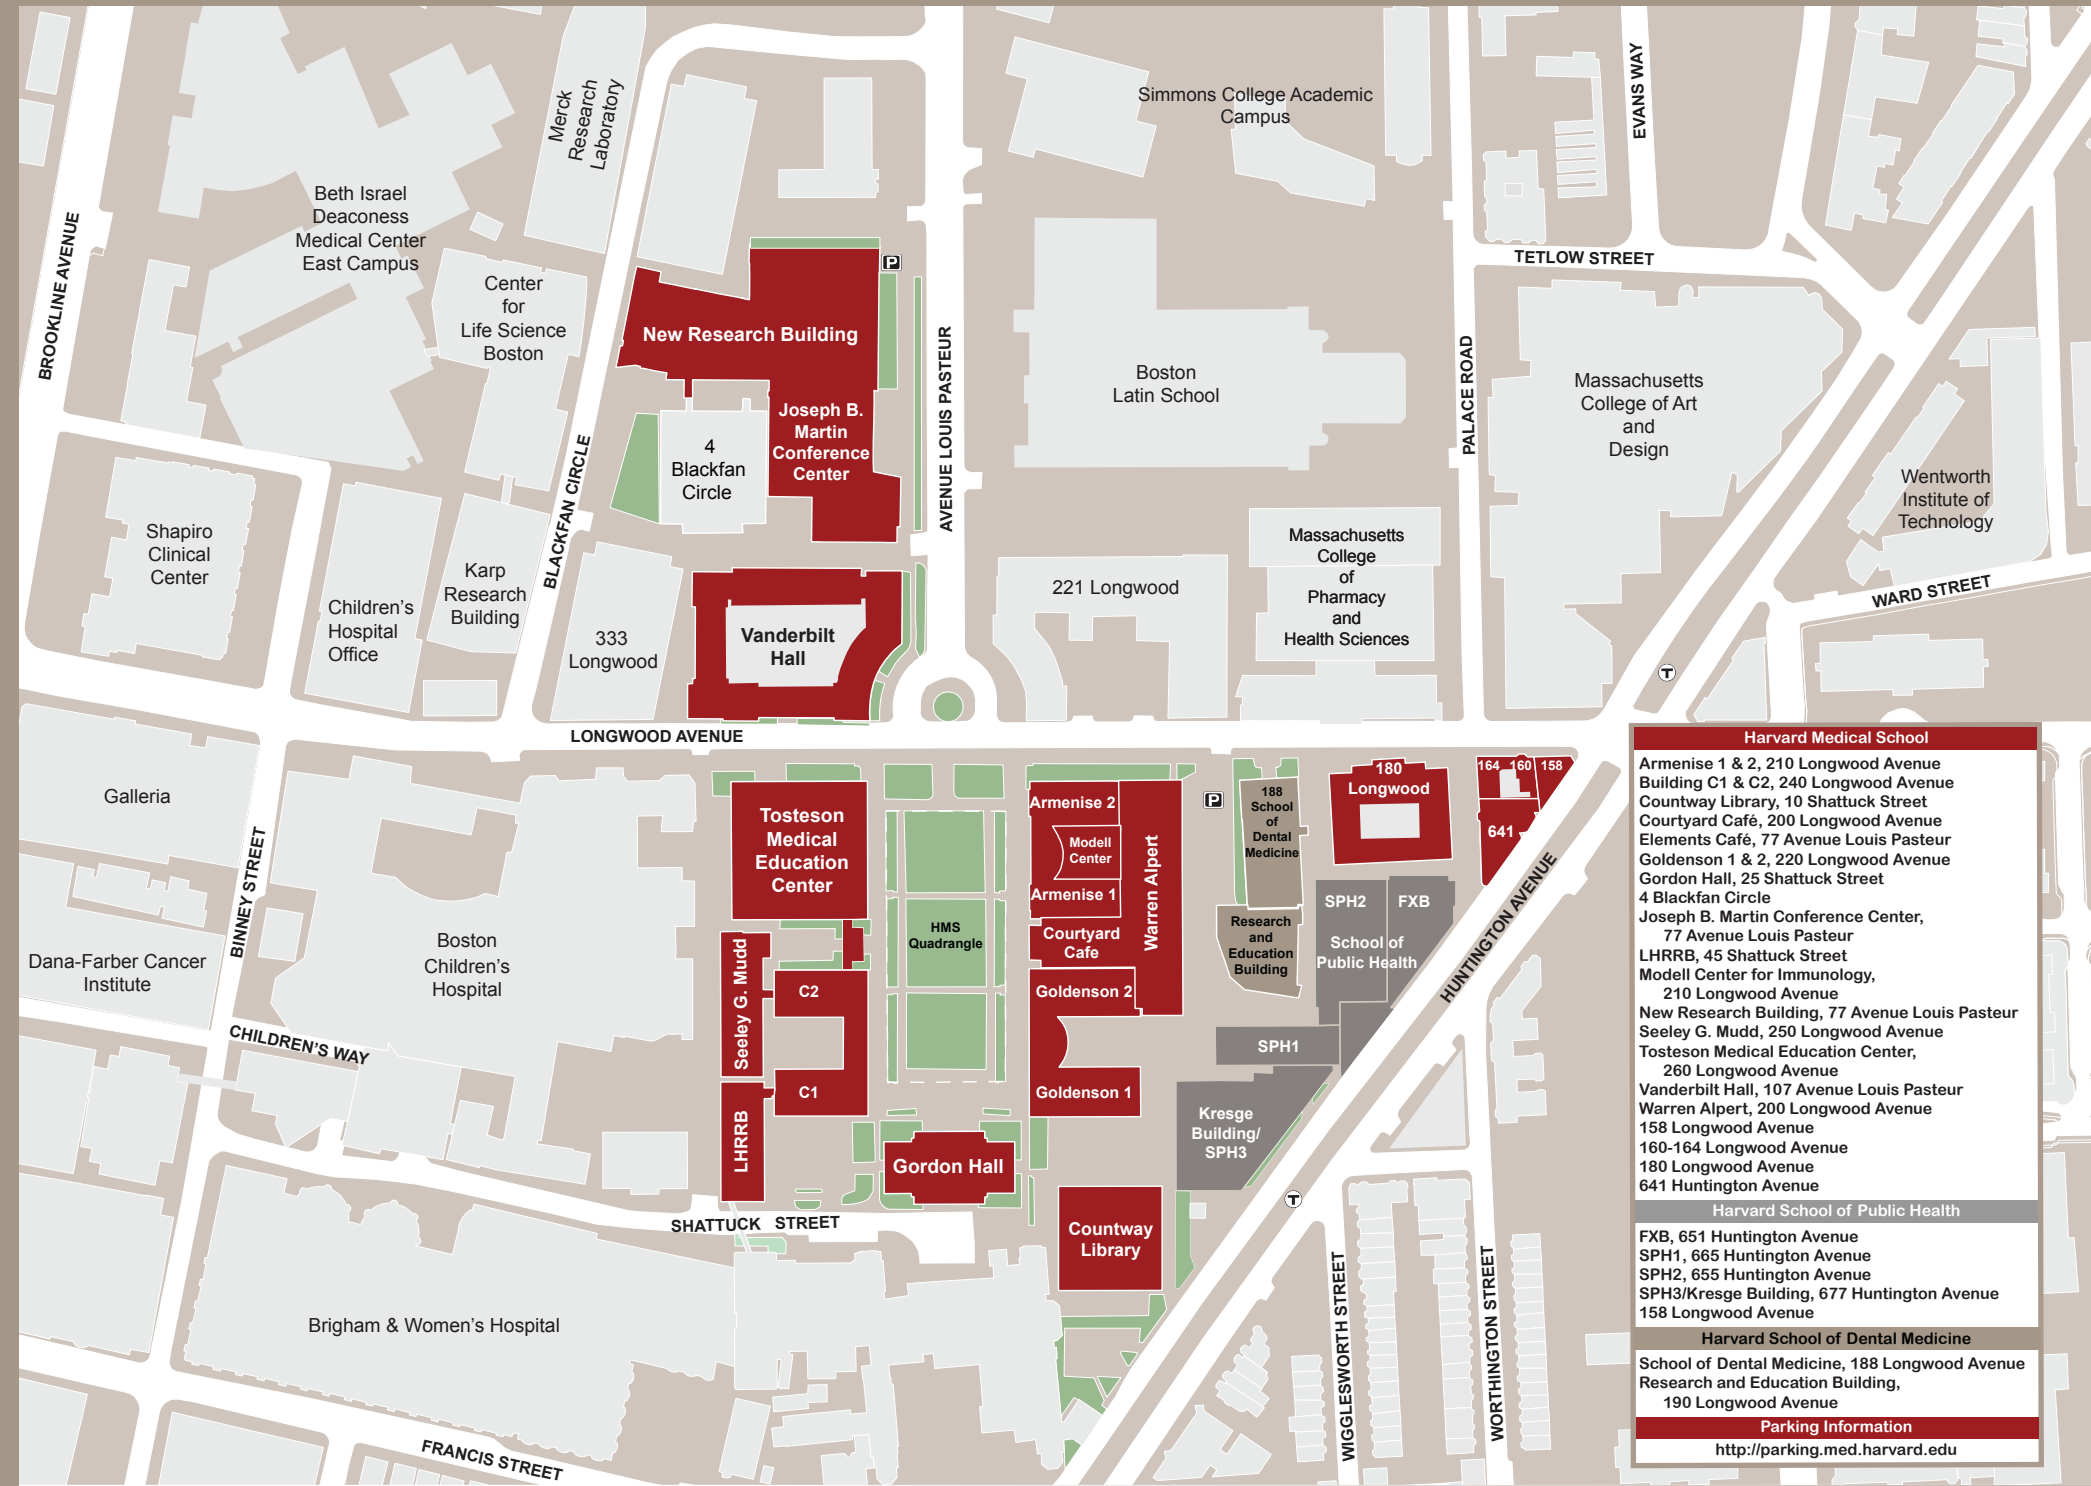

# Harvard Longwood Campus

**Harvard Medical School**

- Armenise 1 & 2, 210 Longwood Avenue
- Building C1 & C2, 240 Longwood Avenue
- Countway Library, 10 Shattuck Street
- Courtyard Café, 200 Longwood Avenue
- Elements Café, 77 Avenue Louis Pasteur
- Goldenson 1 & 2, 220 Longwood Avenue
- Gordon Hall, 25 Shattuck Street
- 4 Blackfan Circle
- Joseph B. Martin Conference Center, 77 Avenue Louis Pasteur
- LHRRB, 45 Shattuck Street
- Modell Center for Immunology, 210 Longwood Avenue
- New Research Building, 77 Avenue Louis Pasteur
- Seelye G. Mudd, 250 Longwood Avenue
- Tosteson Medical Education Center, 260 Longwood Avenue
- Vanderbilt Hall, 107 Avenue Louis Pasteur
- Warren Alpert, 200 Longwood Avenue
- 158 Longwood Avenue
- 160-164 Longwood Avenue
- 180 Longwood Avenue
- 641 Huntington Avenue

**Harvard School of Public Health**

- FXB, 651 Huntington Avenue
- SPH1, 665 Huntington Avenue
- SPH2, 655 Huntington Avenue
- SPH3/Kresge Building, 677 Huntington Avenue
- 158 Longwood Avenue

**Harvard School of Dental Medicine**

- School of Dental Medicine, 188 Longwood Avenue
- Research and Education Building, 190 Longwood Avenue

**Parking Information**

<http://parking.med.harvard.edu>